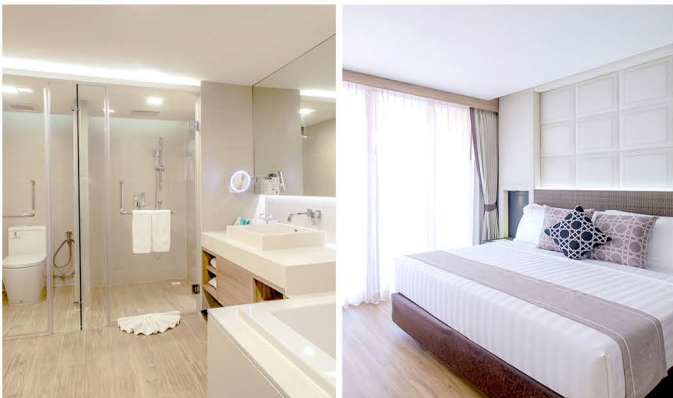

## GRACELAND SUITE SEAVIEW 2 BEDROOMS 82 SQUARE METER | 14 ROOMS BUILDING 5 & 9

Extraordinary and captivating, our 82 square meter Graceland Suite Seaview are designed for the true beach lovers. Expansive, floor-to-ceiling windows showcase the panoramic Andaman Seaview, giving guests the feel of tropical beach in the vibrant heart of Patong.

The welcoming living area features a 50" LCD television, furnished with a comfortable sofa and armchairs and a dining table with seating for six, providing guests the option of entertaining in the privacy and comfort of their own suite.

With the refined ambience of a gracious guest room, the suites feature two spacious bedrooms, each highlighted by comfortable king bed and private LCD television in-room. The bathroom features a deep soaking tub and a separate shower with a mounted rainfall showerhead.